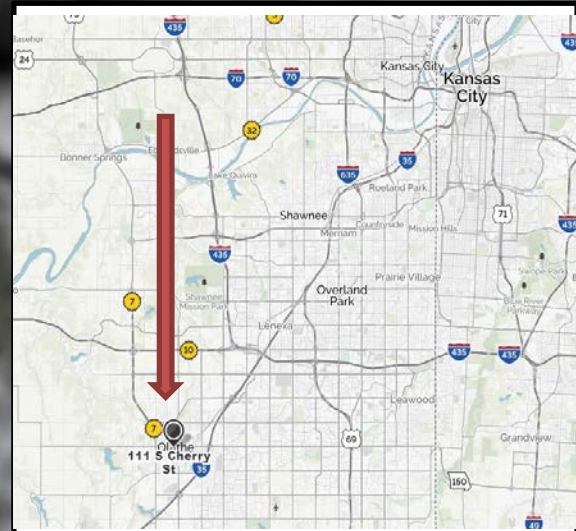

Register at:

HamClass.org

More than 1600 people
ages 7-87 have passed!

**Johnson County
Emergency Operation Center
111 S Cherry, Olathe KS**

WHEN ALL ELSE FAILS...

AMATEUR RADIO

We'll give you the world